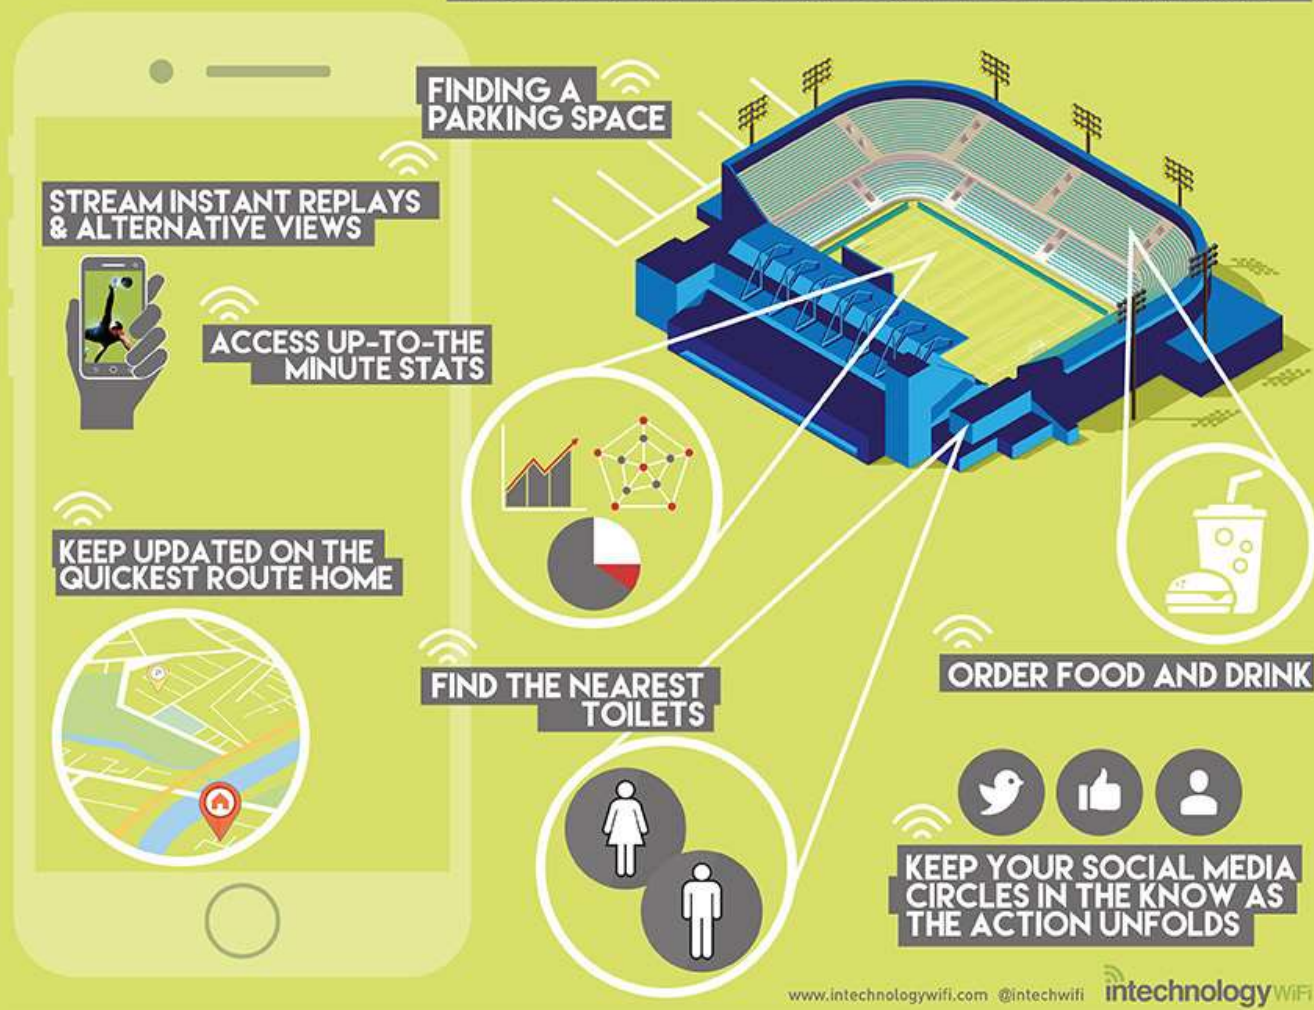

Fans & Media

提供媒體及觀眾更多觀賽體驗

flyAR

Trying to shoot the puck in the goal

Green Energy Technology

結合綠能科技、使運動場館永續發展

STADIUM OF THE FUTURE

Structure

- 250,000+ attendance
- Tailgating in stadium
- Virtual reality rides

Better security

- Facial recognition
- Cameras instantly locate current or possible incidents

Artificial intelligence

- Seats chosen based on social media contacts

Stadium-only content

- Hologram replays
- Personal video feeds (to follow favorite players)

THE EVOLVING LIVE EXPERIENCE: POSSIBILITIES OF A CONNECTED STADIUM

科技
Technology

數據
Data

智慧科技場館
Intelligent Technology Facility